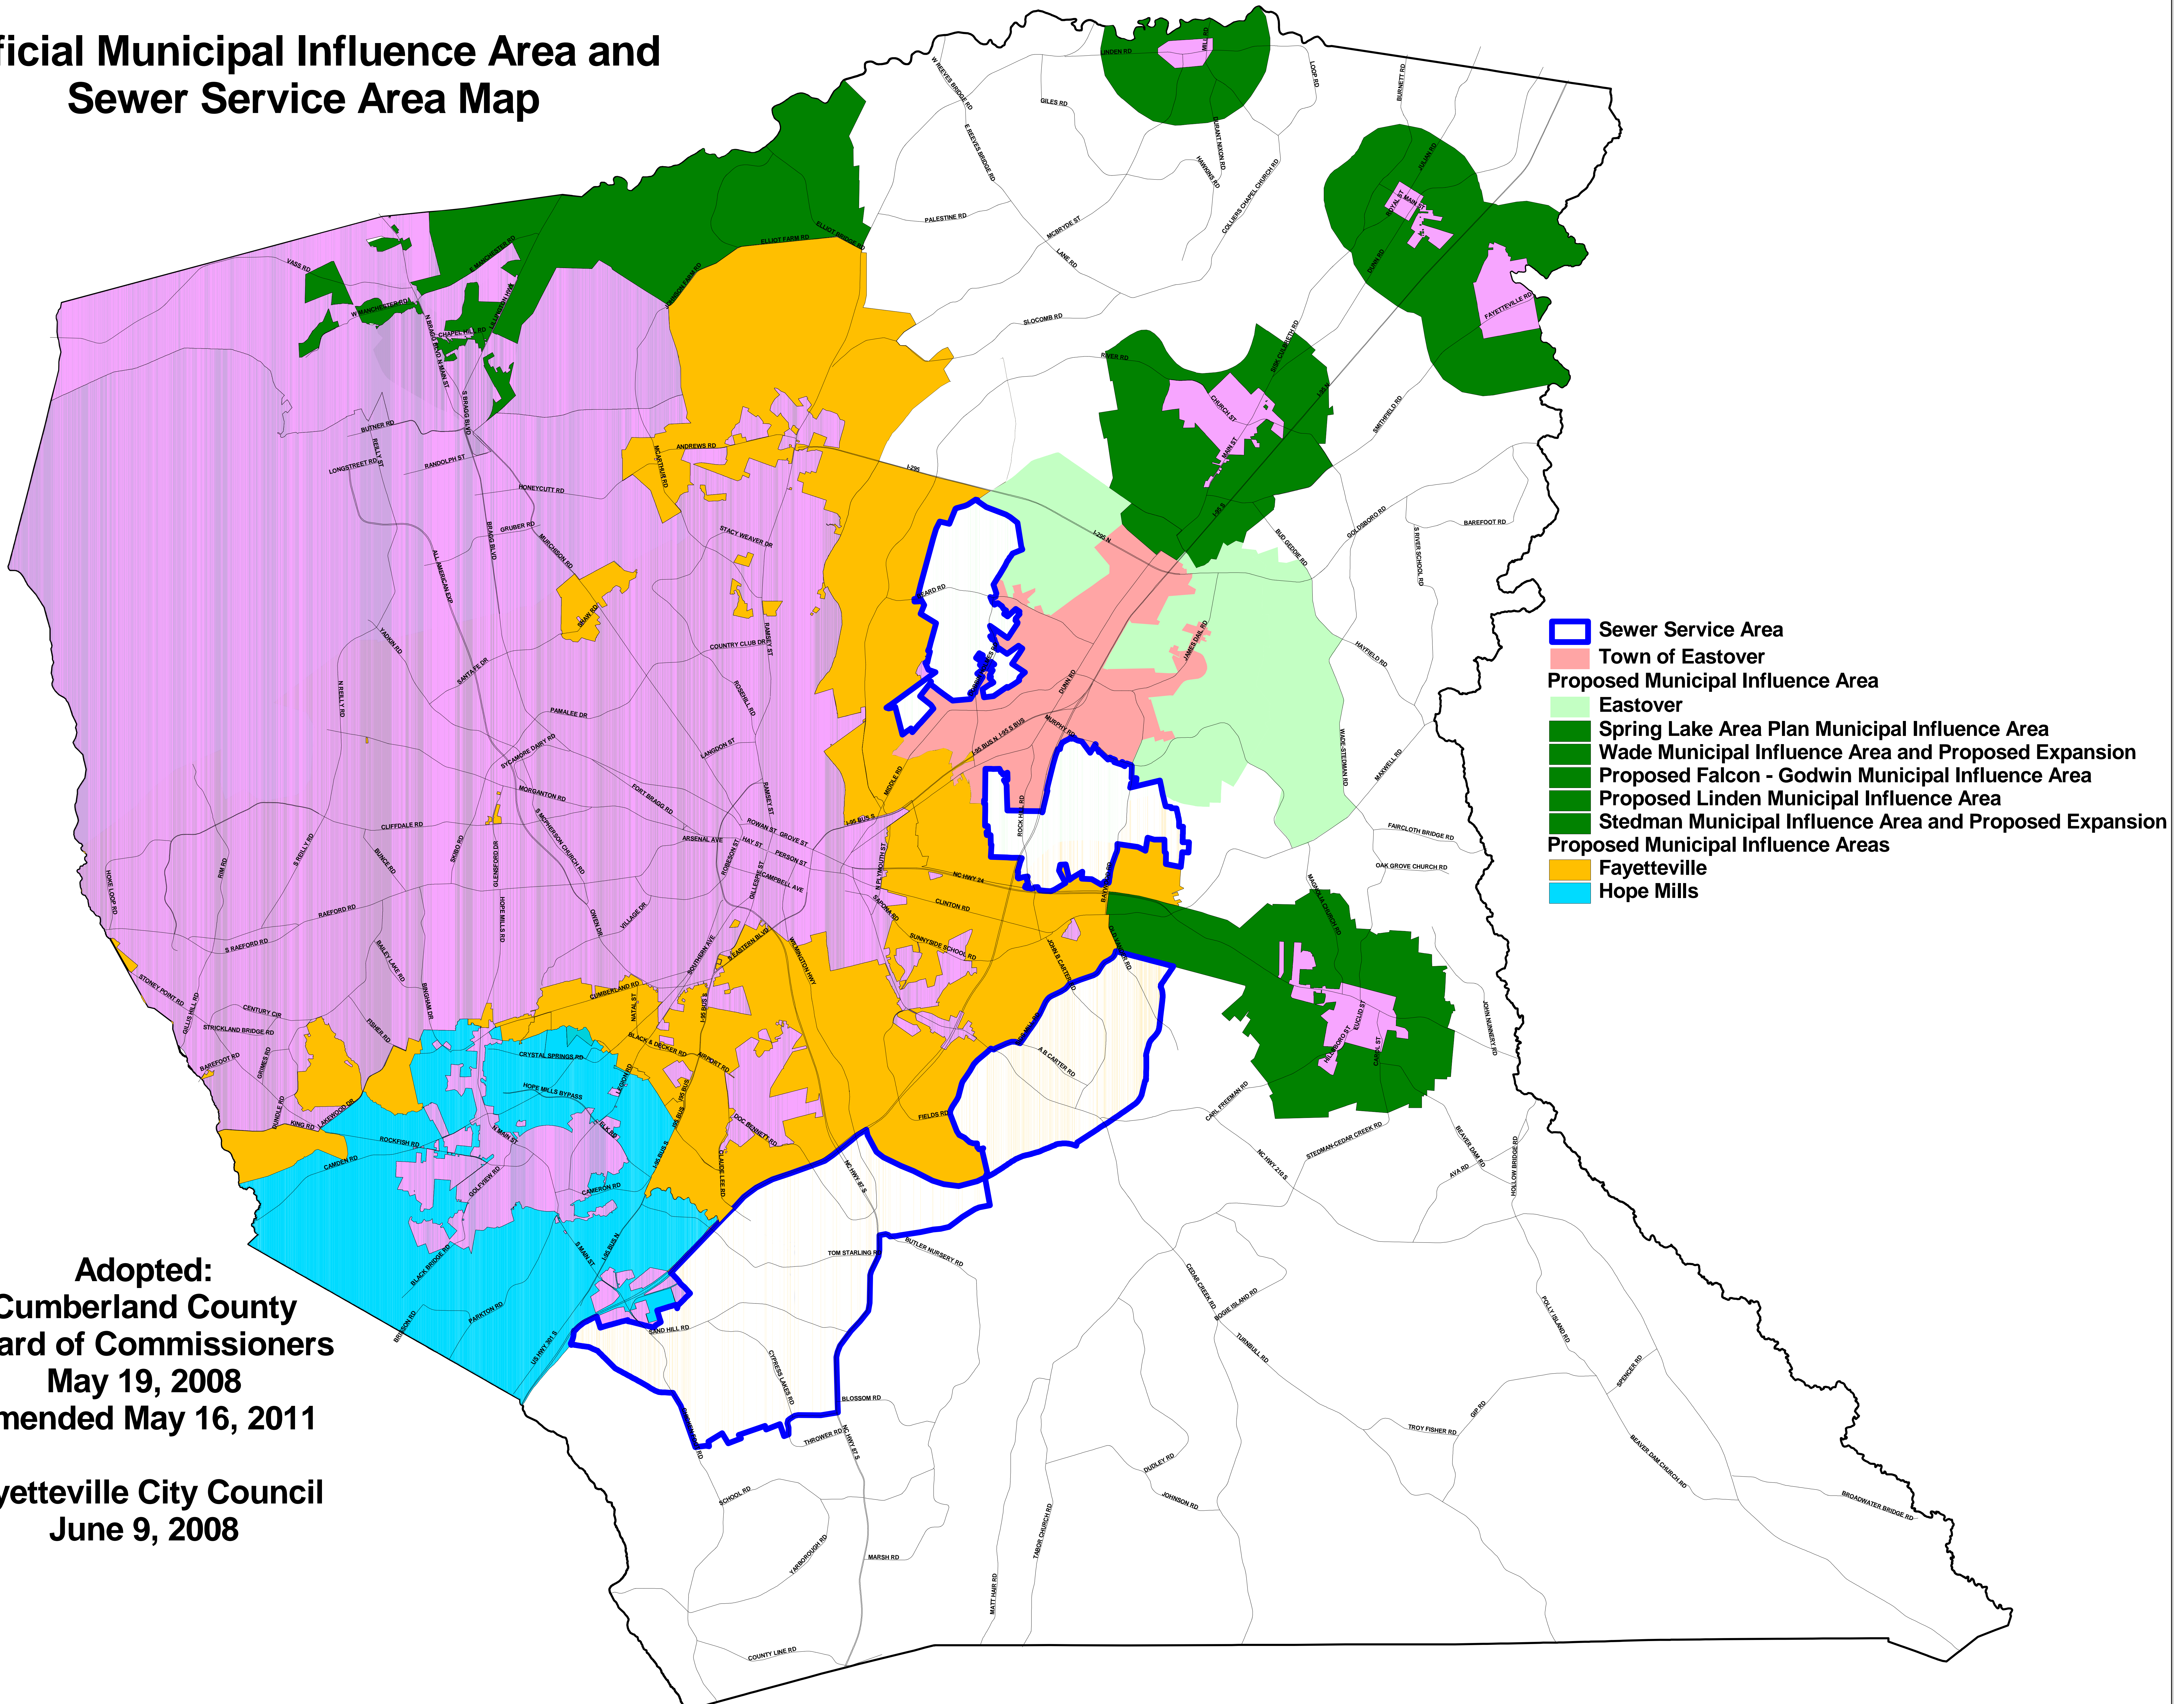

Official Municipal Influence Area and Sewer Service Area Map

Adopted:
**Cumberland County
 Board of Commissioners**
 May 19, 2008
 Amended May 16, 2011

Fayetteville City Council
 June 9, 2008